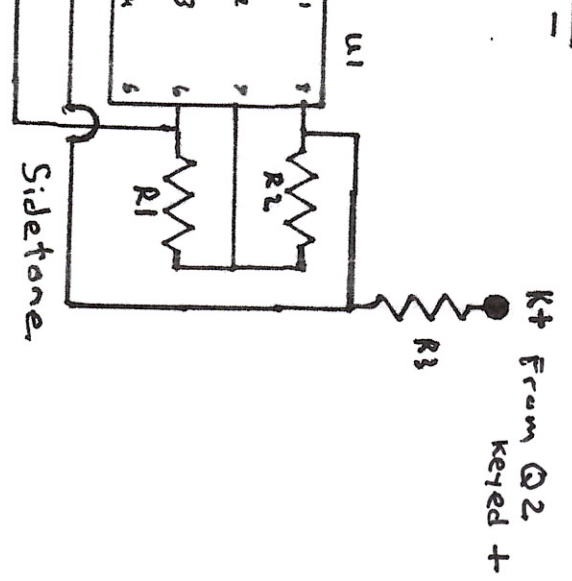

Woodpecker RCVR
 40 mtr.
 © W4FSV 2020
 Breadboard Radio

Sidetone

K+ From Q2 keyed +

From Q2 + Positive